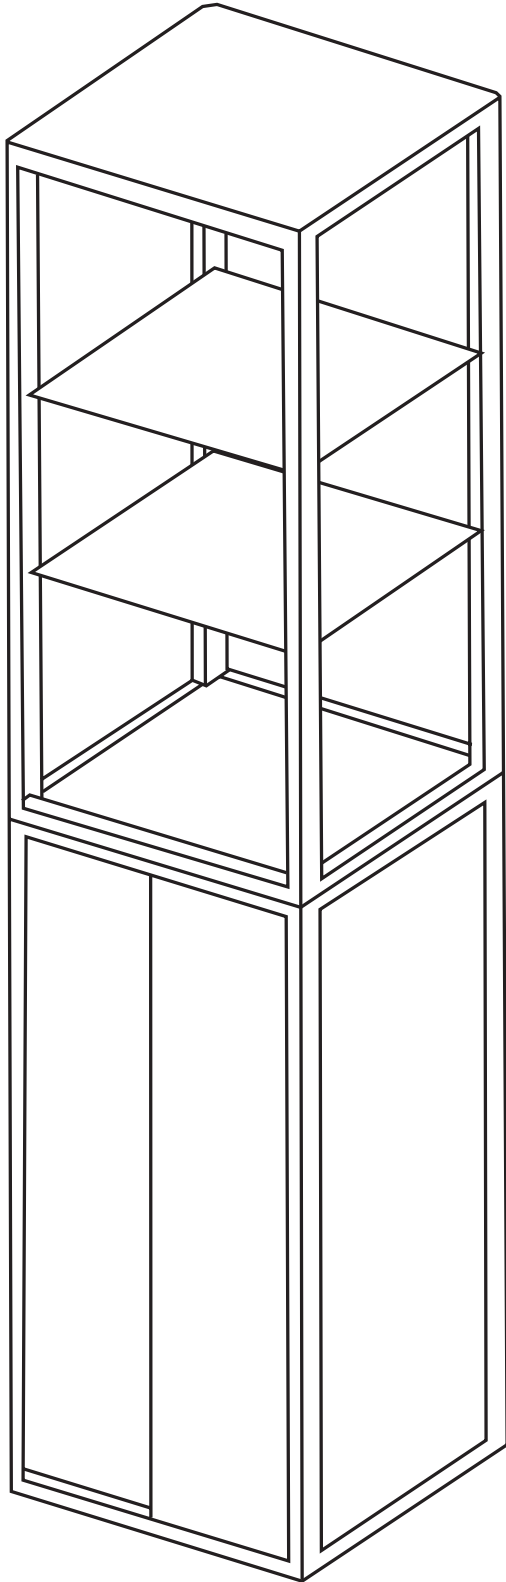

Folding Showcase

Unit weight: **27kilos**

Dimensions H,W D:
1980 x 470 x 470

Packed in a
Cardboard
Carton

Dimensions H,W D:
960 x 1050 x 135

Packed in a
Polycase

Dimensions H,W D:
1160 x 1160 x 250